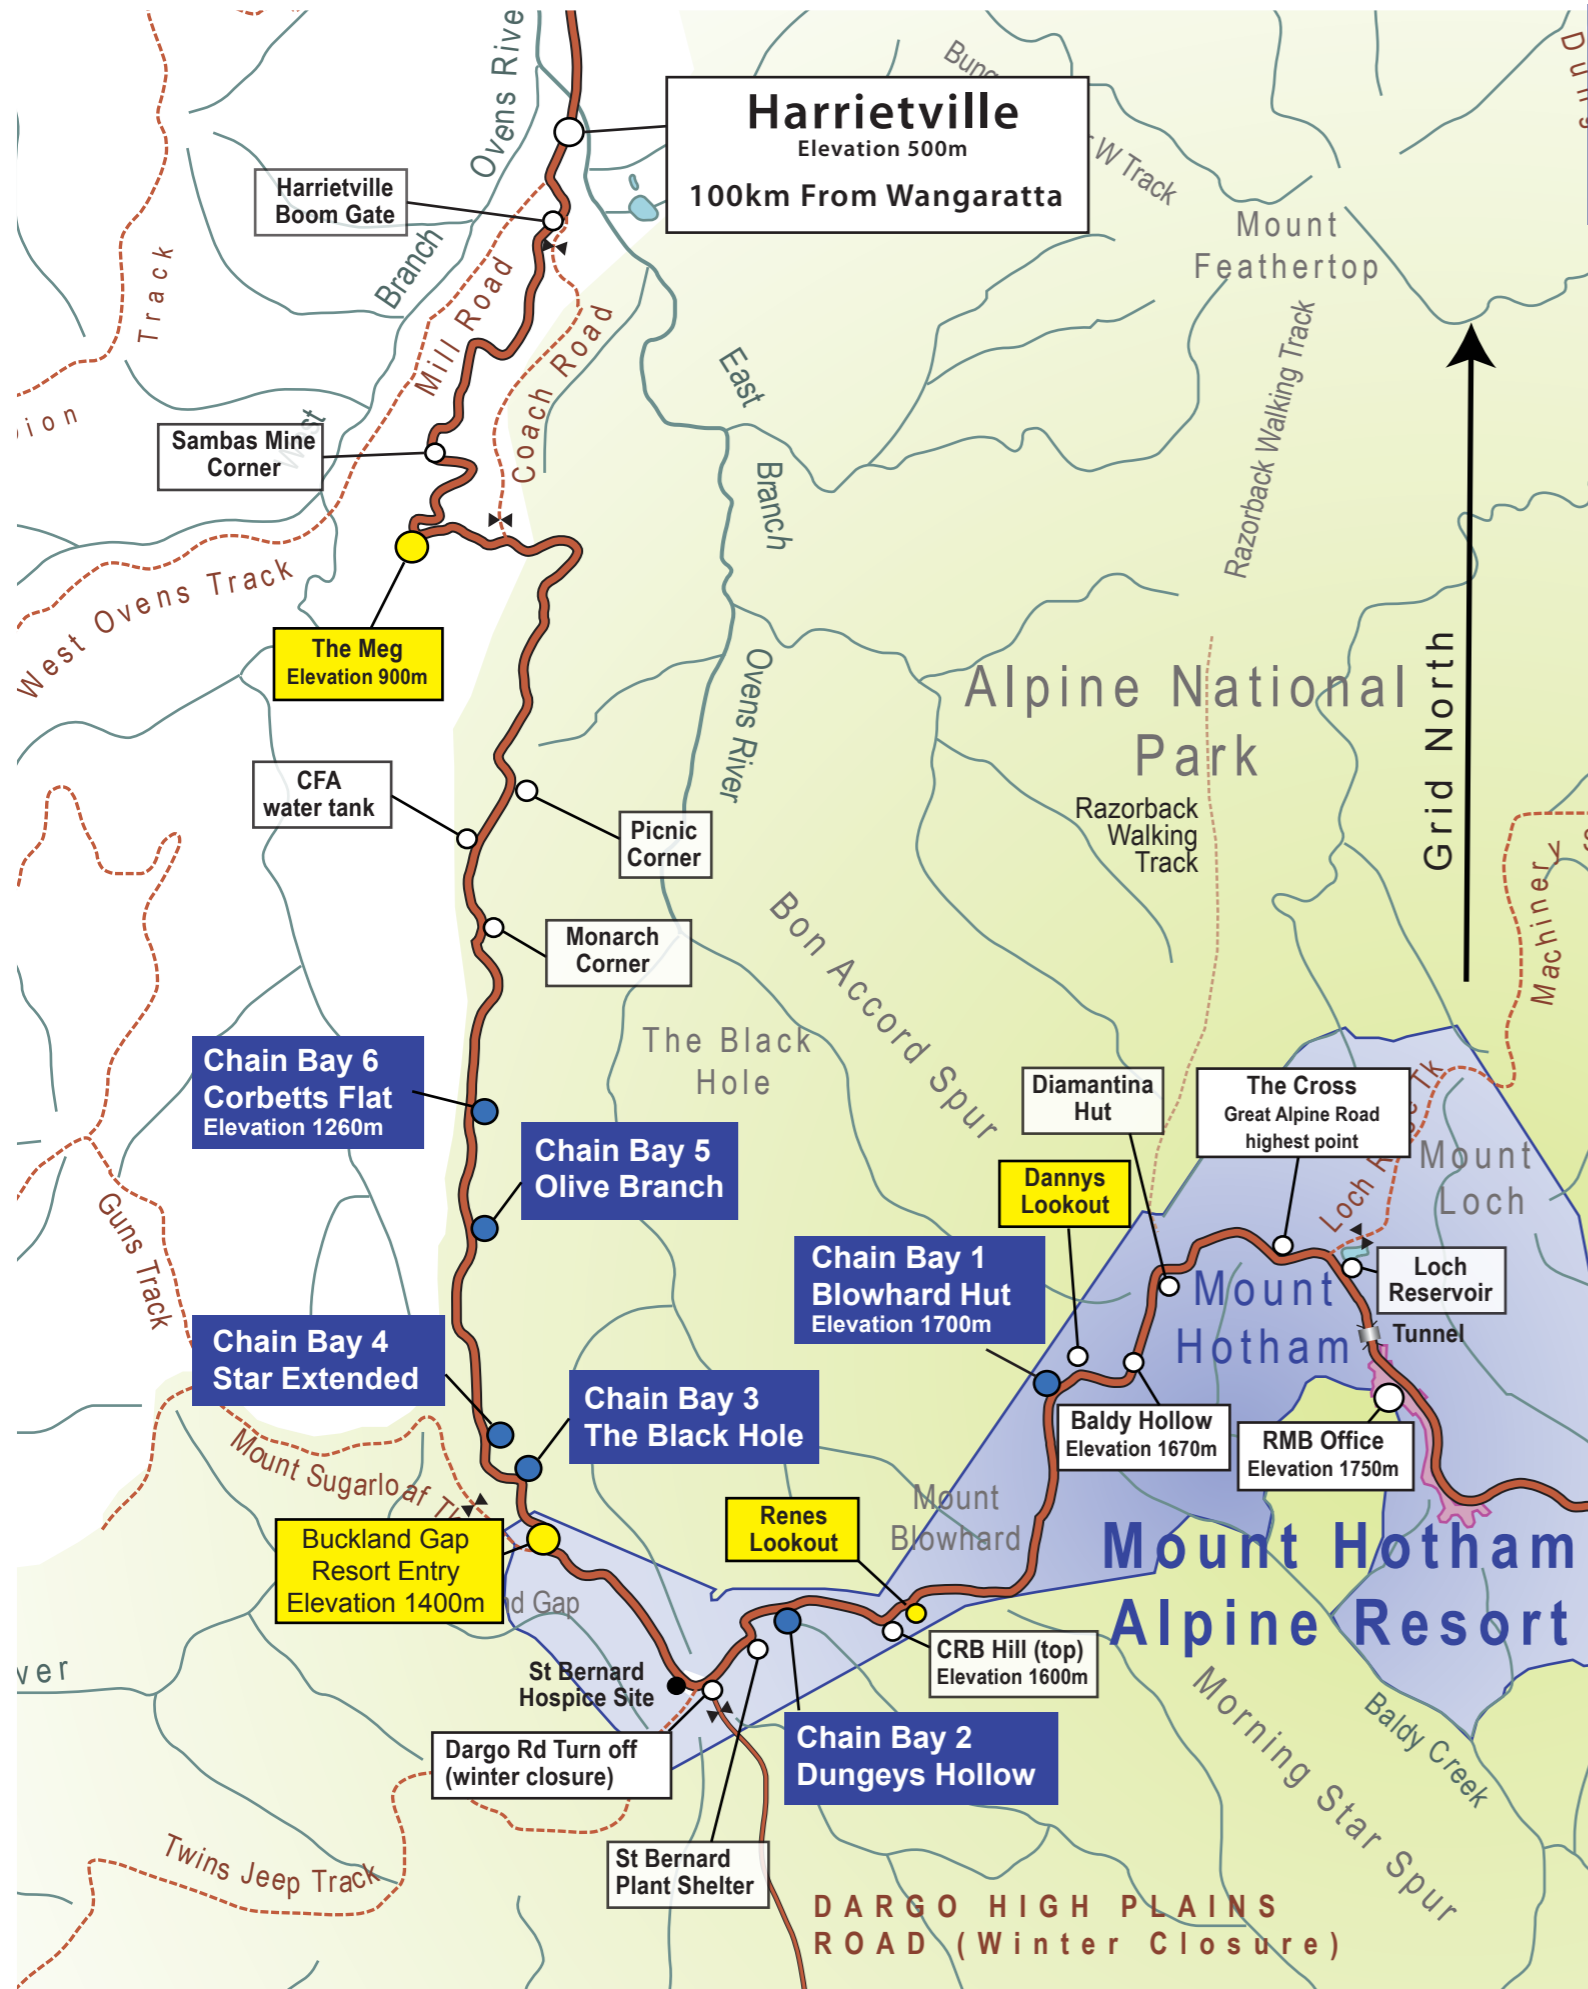

MT HOTHAM LOCATIONS & CHAIN FITTING BAYS

Great Alpine Road

CHAIN FITTING BAYS
SNOW CHAINS MUST BE CARRIED BY ALL VEHICLES AND FITTED WHERE DIRECTED

HARRIETVILLE - MT HOTHAM (31km's) - CHAIN FITTING BAYS

Chain fitting Bay	Location Name	Distance to Mt Hotham	Distance from Harrietville
Chain Bay 6	Corbetts Flat	16km	14.5km
Chain Bay 5	Olive Branch	14km	16km
Chain Bay 4	Star Extended	12km	18.5km
Chain Bay 3	The Black Hole	11.5km	19km
Chain Bay 2	Dungeys Hollow	9km	22km
Chain Bay 1	Blowhard Hut	5km	25km

OME O - MT HOTHAM (54km's) - CHAIN FITTING BAYS

Chain Bay 3	Flour Bag Plain	18km
Chain Bay 2	Dinner Plain	14km
Chain Bay 1	Wire Plain	2km

Disclaimer - The information contained on this map may be of assistance to you, though there is no guarantee that this publication is without flaw of any kind or is wholly appropriate for your particular purposes and therefore Mount Hotham Alpine Resort Management Board disclaims all liability for error, loss or damage which may arise from reliance upon it. All persons accessing this information should make appropriate enquiries to assess the currency of the data.
 Updated 7th May 2012